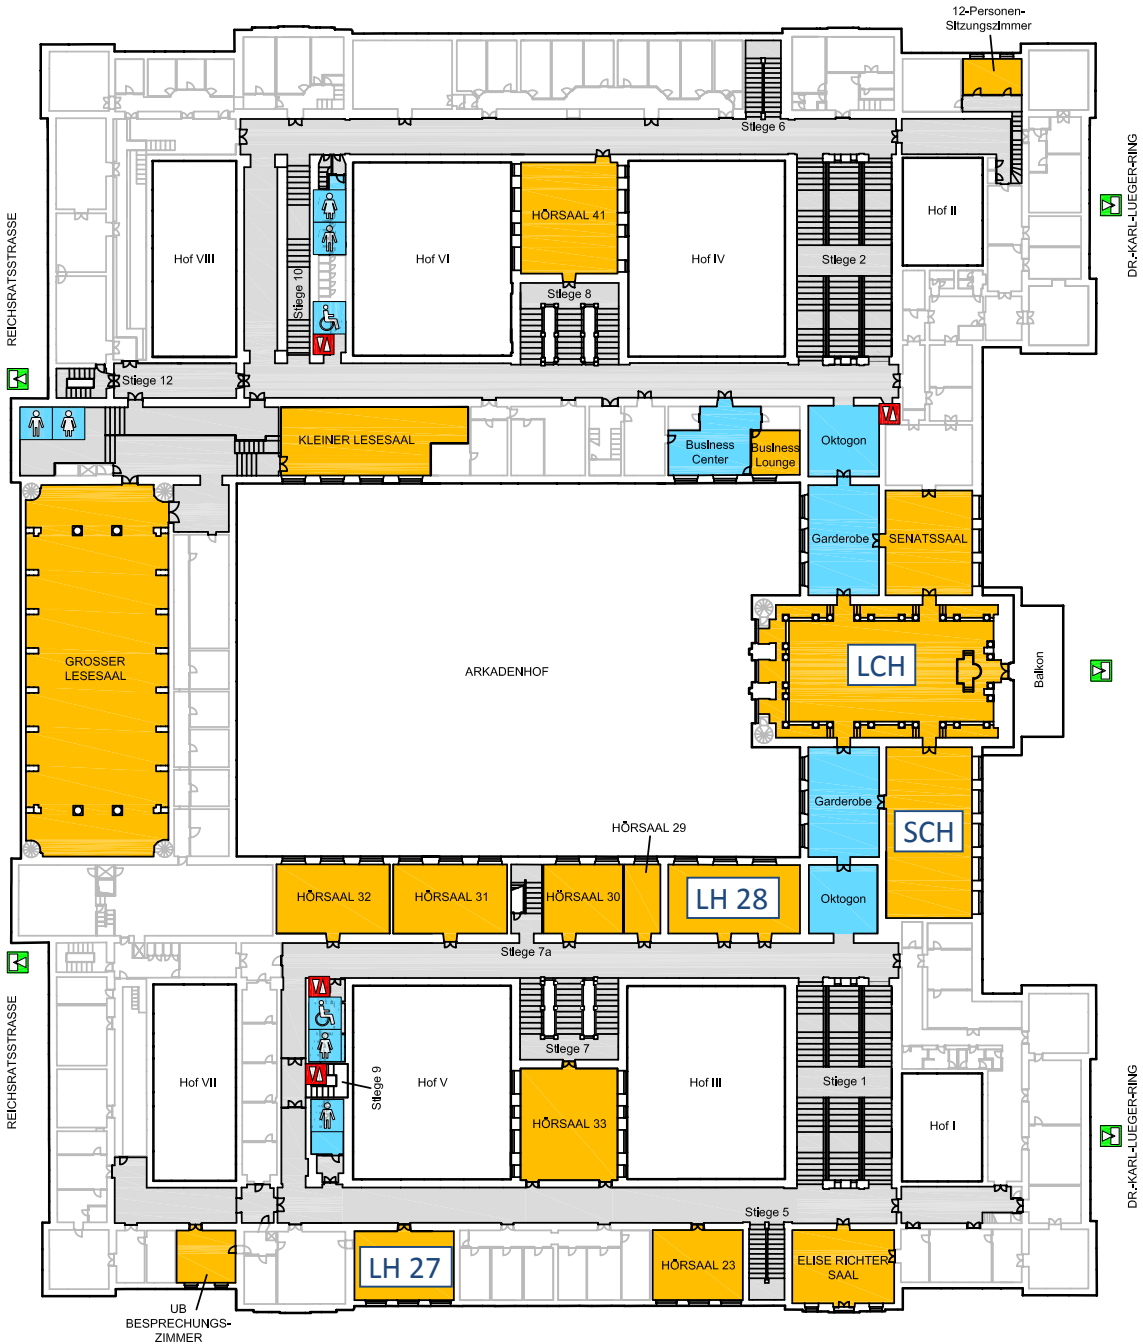

# First Floor

LCH = Large Ceremonial Hall (Großer Festsaal)

SCH = Small Ceremonial Hall (Kleiner Festsaal)

LH 27 = Lecture Hall 27 (Hörsaal 27), *Computer Room*

LH 28 = Lecture Hall 28 (Hörsaal 28)

Ausgang  
Exit

Aufzug  
Elevator

WC Damen  
Ladies

WC Herren  
Men

Behinderten-WC  
Disabled

Portier  
Information Desk

Bankomat  
ATM/ Cash Dispenser

Veranstaltungsräume  
Meeting Rooms

Supporträume  
Support Areas